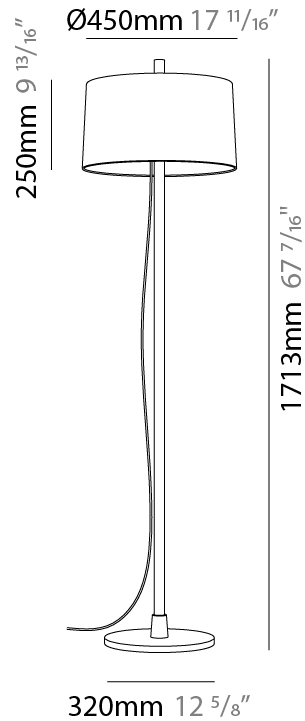

LINOOD PORTABLE

D94043

base number

1. To build a product code in our configurator select the specify button on the base model # product page
2. To build a manual product code on this datasheet choose from the options listed below in blue font and add the suffix to the base model #

GENERAL

Series: Linoood
Brand: Milan
Division: Design
Mounting Type: Portable
Mounting Location: Floor
Subcategory: Floor

PHYSICAL

Shape: Abstract
Diameter (mm): 450
Diameter (in): 17 ¹¹/₁₆"
Height (mm): 1713
Height (in): 37 ⁷/₁₆"
Light Distribution: Direct / Indirect
Weight (kg): 5.9
Weight (lbs): 12.999
Diffuser: Linen Shade
Fixture Material: Oak Wood
Cable Details: 3000mm / 118 1/8"
Upon Request: Bolt Down

ELECTRICAL

Number of Lamps: 3
Lamp Type: LED Retrofit
Bulb Included: Bulb Not Included
Total Output Wattage (W): 36
Max. Wattage Per Lamp (W): 12
Lamp Base: E26
Input Voltage (V): 120
Upon Request: 277Vac / GU24

LED

OPTICAL

RATINGS AND CERTIFICATIONS

Certified By: CSA Certified to UL and CSA Standards
IP rating: IP20

PROJECT	
TYPE	
SPECIFIER	
QUANTITY	
DATE