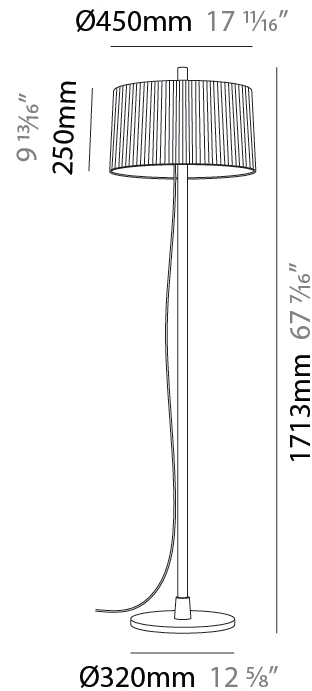

PROJECT	_____
TYPE	_____
SPECIFIER	_____
QUANTITY	_____
DATE	_____

LINOOD PORTABLE

D94072

base number

1. To build a product code in our configurator select the specify button on the base model # product page
2. To build a manual product code on this datasheet choose from the options listed below in blue font and add the suffix to the base model #

GENERAL

Series: Linoood
Brand: Milan
Division: Design
Mounting Type: Portable
Mounting Location: Floor
Subcategory: Floor

PHYSICAL

Shape: Abstract
Diameter (mm): 450
Diameter (in): 17 11/16
Height (mm): 1713
Height (in): 37 7/16
Light Distribution: Direct / Indirect
Weight (kg): 5.9
Weight (lbs): 12.999
Diffuser: Pleated Translucent Shade
Fixture Material: Oak Wood
Cable Details: 3000mm / 118 1/8"
Upon Request: Bolt Down

ELECTRICAL

Number of Lamps: 3
Lamp Type: LED Retrofit
Bulb Included: Bulb Not Included
Total Output Wattage (W): 36
Max. Wattage Per Lamp (W): 12
Lamp Base: E26
Input Voltage (V): 120
Upon Request: 277Vac / GU24

LED

OPTICAL

RATINGS AND CERTIFICATIONS

Certified By: CSA Certified to UL and CSA Standards
IP rating: IP20