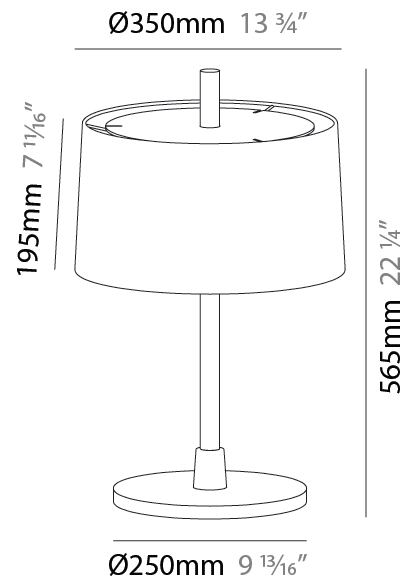

PROJECT	
TYPE	
SPECIFIER	
QUANTITY	
DATE	

LINOOD PORTABLE

D94073

base number

1. To build a product code in our configurator select the specify button on the base model # product page
2. To build a manual product code on this datasheet choose from the options listed below in blue font and add the suffix to the base model #

GENERAL

Series: Linoood
Brand: Milan
Division: Design
Mounting Type: Portable
Mounting Location: Table
Subcategory: Table

PHYSICAL

Shape: Abstract
Diameter (mm): 350
Diameter (in): 13 3/4
Height (mm): 565
Height (in): 22 1/4
Light Distribution: Direct / Indirect
Diffuser: Linen Shade
Fixture Material: Oak Wood
Cable Details: 2100mm / 82 11/16"
Upon Request: Bolt Down

ELECTRICAL

Number of Lamps: 2
Lamp Type: LED Retrofit
Bulb Included: Bulb Not Included
Total Output Wattage (W): 24
Max. Wattage Per Lamp (W): 12
Lamp Base: E26
Input Voltage (V): 120
Upon Request: 277Vac / GU24

LED

OPTICAL

RATINGS AND CERTIFICATIONS

Certified By: CSA Certified to UL and CSA Standards
IP rating: IP20