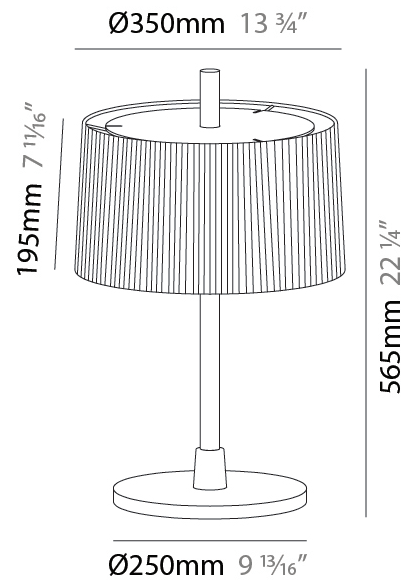

PROJECT	
TYPE	
SPECIFIER	
QUANTITY	
DATE	

LINOOD PORTABLE

D94074

base number

1. To build a product code in our configurator select the specify button on the base model # product page
2. To build a manual product code on this datasheet choose from the options listed below in blue font and add the suffix to the base model #

GENERAL

Series: Linoood
Brand: Milan
Division: Design
Mounting Type: Portable
Mounting Location: Table
Subcategory: Table

PHYSICAL

Shape: Abstract
Diameter (mm): 350
Diameter (in): 13 3/4
Height (mm): 565
Height (in): 22 1/4
Light Distribution: Direct / Indirect
Diffuser: Pleated Translucent Shade
Fixture Material: Oak Wood
Cable Details: 2100mm / 82 11/16"
Upon Request: Bolt Down

ELECTRICAL

Number of Lamps: 2
Lamp Type: LED Retrofit
Bulb Included: Bulb Not Included
Total Output Wattage (W): 24
Max. Wattage Per Lamp (W): 12
Lamp Base: E26
Input Voltage (V): 120
Upon Request: 277Vac / GU24

LED

OPTICAL

RATINGS AND CERTIFICATIONS

Certified By: CSA Certified to UL and CSA Standards
IP rating: IP20